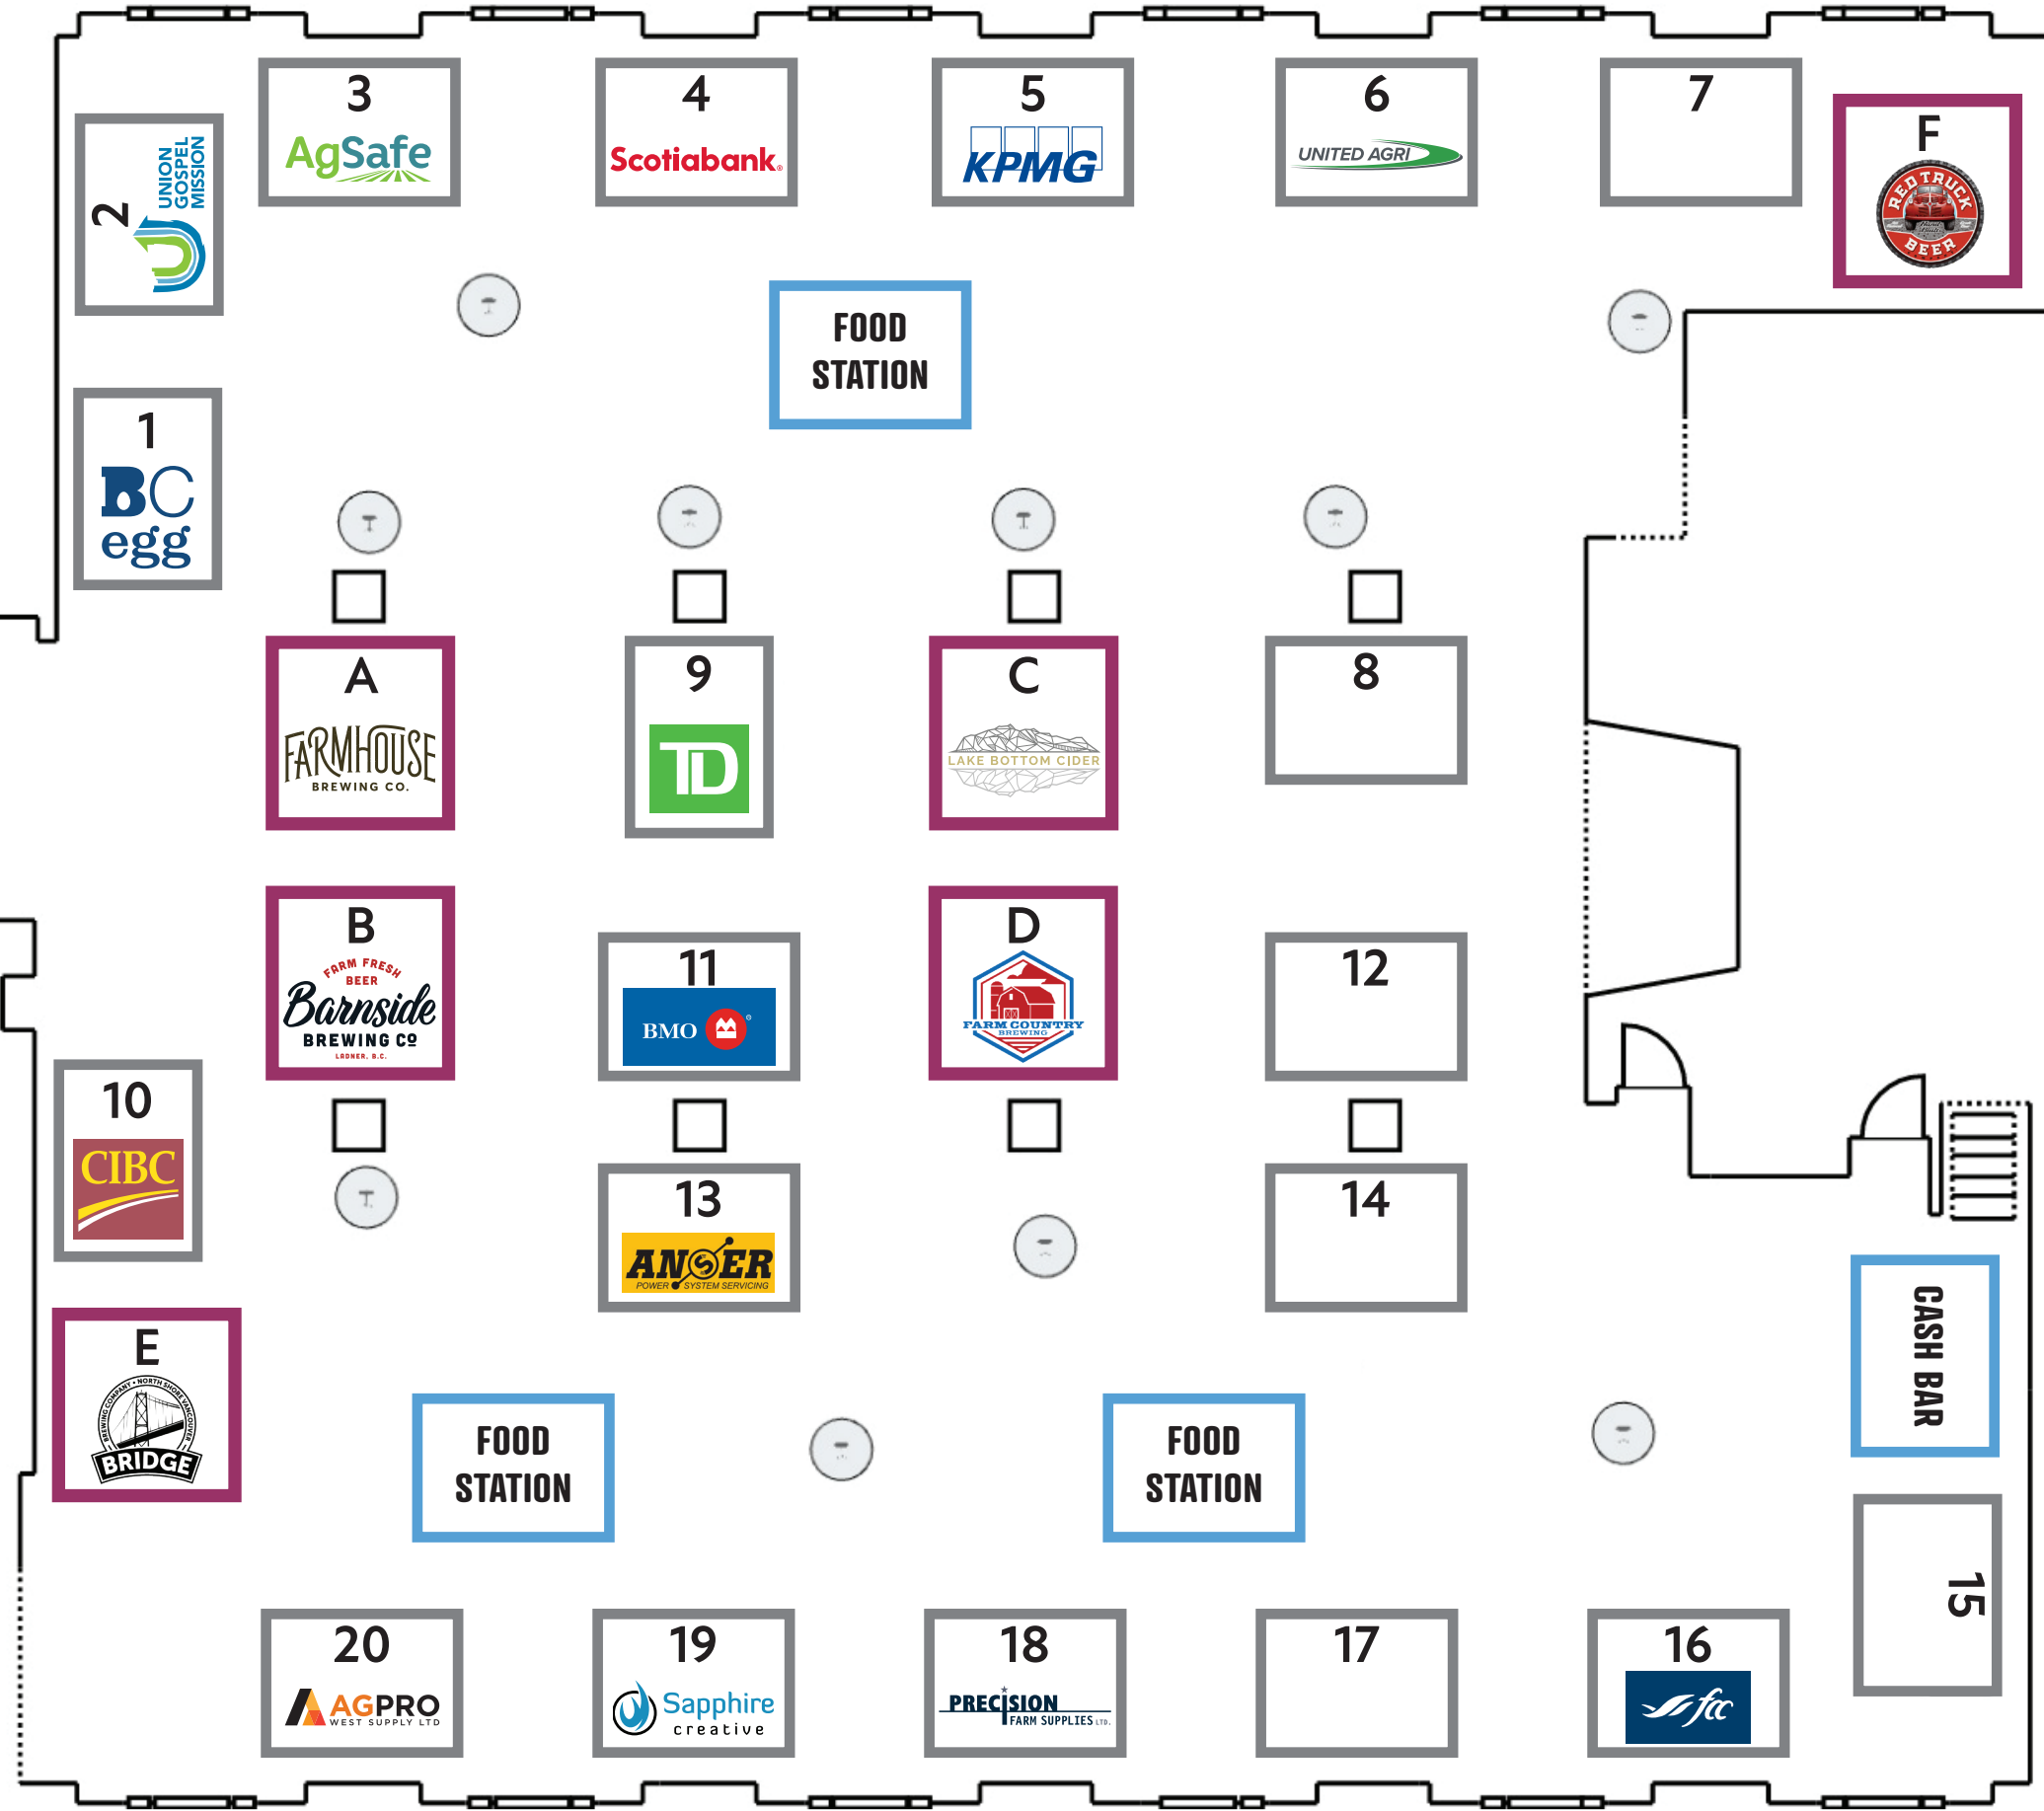

WELCOME RECEPTION

TASTING PARTNERS

- A. Farmhouse Brewing Co.
- B. Barnside Brewing Co.
- C. Lake Bottom Cider
- D. Farm Country Brewing
- E. Bridge Brewing
- F. Red Truck Brewing

TRADE SHOW PARTNERS

1. BC Egg: Free tasting ticket for Farm Info!
2. UGM Golf Tournament
3. AgSafe
4. Scotiabank
5. KPMG
6. United Agri
- 7.
- 8.
9. TD Bank
10. CIBC
11. BMO
- 12.
13. Anser Power
- 14.
- 15.
16. FCC
- 17.
18. Precision Farm Supplies
19. Sapphire Creative
20. AgPro West Supply